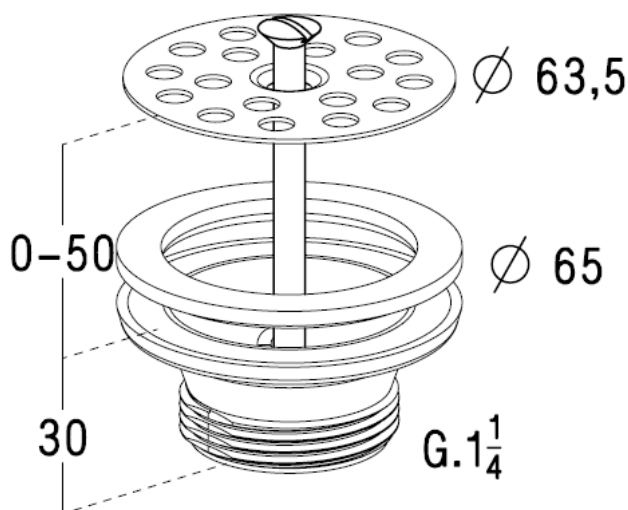

0201035 / L262R

WASTE OUTLET WITH GRID FOR WASHBASIN Ø63mm

FUNCTION :

Device aimed at draining washbasins and vanity bowls

DESCRIPTION :

- Waste outlet with flat grid & central screw

FEATURES :

Materials :

Body : recycled polypropylene, (black color)
Seal : soft PVC
Grid & screw : stainless steel

Dimensions :

Overall height : 30 mm
Tightening thickness : 1 to 50 mm
Outlet connection : 1"1/4
Diameter of the grid : Ø63 mm
Length of the M6 screw : 60mm

Flow rate : 0,83 l/sec under a 120mm water load height

PACKAGING :

Recycled cardboard box

© Nicoll 2022. Nicoll is an Aliaxis company. All rights reserved. Pictures, illustrations not binding.