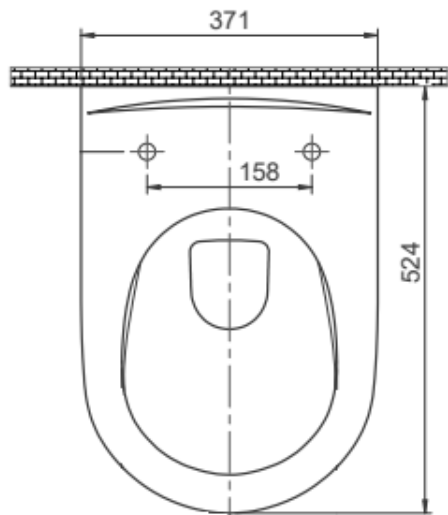

CUVETTE SUSPENDUE

CERES

GODART®