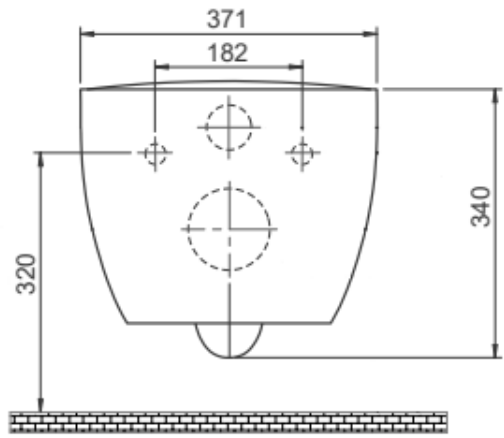

CUVETTE SUSPENDUE

CERES

GODART®