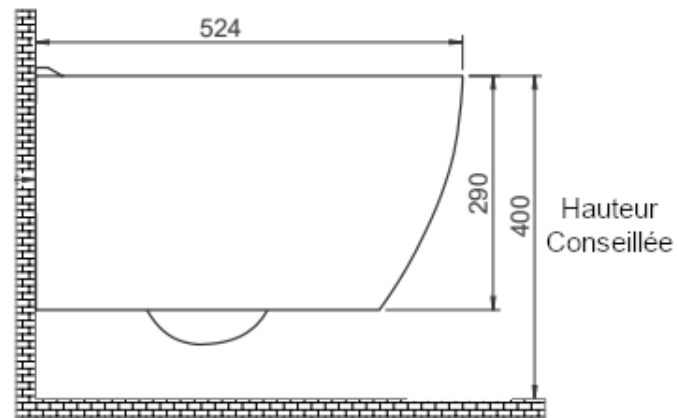

CUVETTE SUSPENDUE

CERES

GODART®